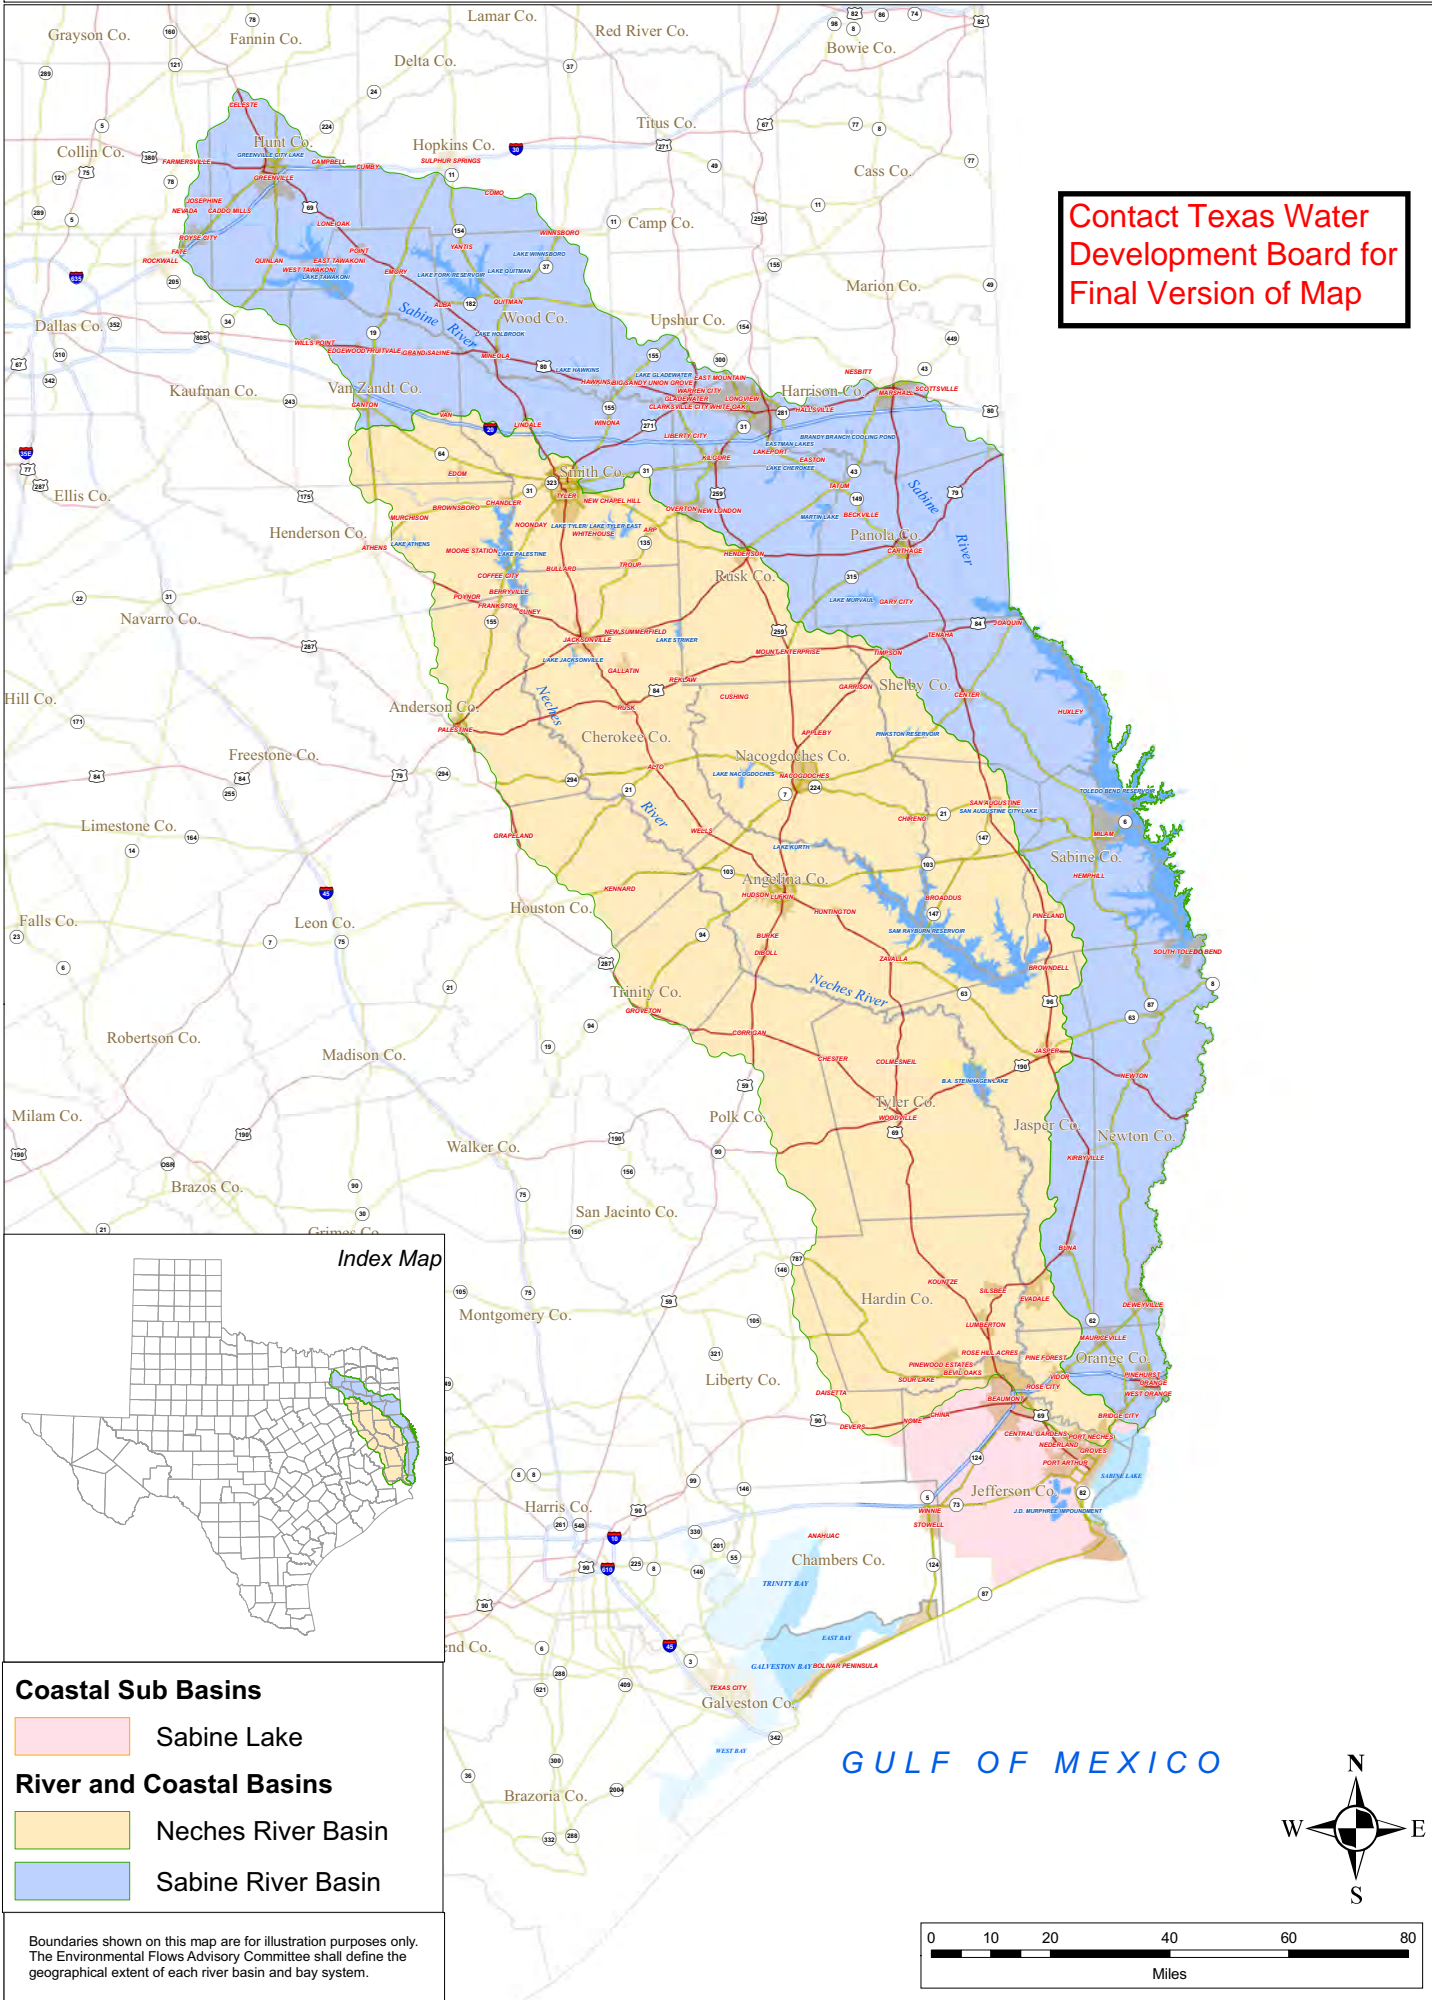

SABINE & NECHES RIVERS/SABINE LAKE AREA

Contact Texas Water Development Board for Final Version of Map